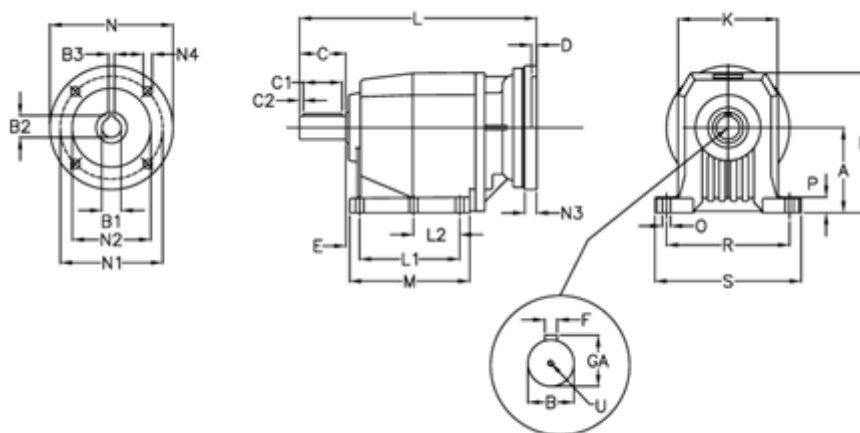

Article number: 40600802401240
 Description: Helical gearbox
 C802P-24-P100B5

Measures

A = 250	D = 4.5	L2 = 0.0	P = 35
B = 80	E = 33	M = 277.0	R = 370
B1 = 28	F = 22	N = 250	S = 440
B2 = 31.3	GA = 85.0	N1 = 215	U = M20x42
B3 = 8	H = 420	N2 = 180	
C = 140	K = 320	N3 = 0	
C1 = 110	L = 543.0	N4 = M12x16	
C2 = 15	L1 = 210.0	O = 26	